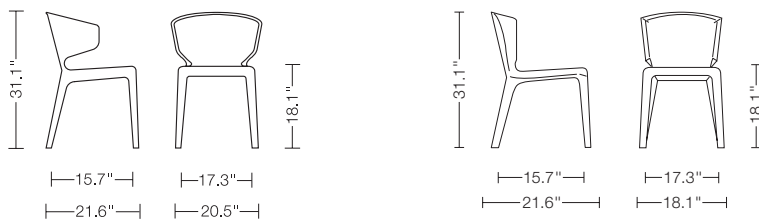

Hannes Wettstein **HOLA**

**367-369**

### 367-369 HOLA Hannes Wettstein

Chair with or without arms, internal steel structure, padded with CFC-free polyurethane foam. Feet in black plastic material. Covers in removable fabric or soft leather.