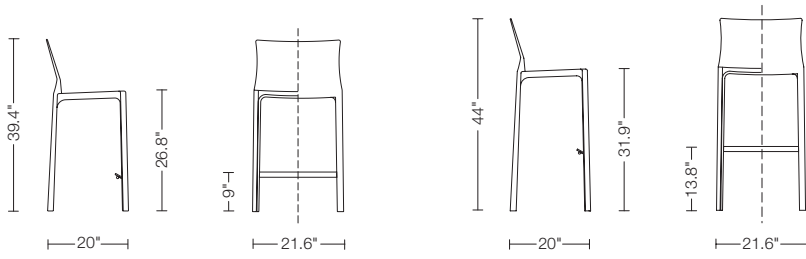

Mario Bellini **CAB**

**410**

**Cassina**

## 410 CAB Mario Bellini

Stool in two heights with enamelled steel frame. Leather upholstery in different colours, zippered over the frame. Seat is padded with polyurethane foam, footrest in black enamelled steel.