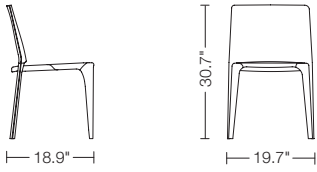

Mario Bellini **BULL**

422

Cassina

422 BULL Mario Bellini

This exquisite chair is characterised by sinuous and dynamic contours, rich in detail and finish and extremely resistant. The chair has a painted steel structure with seat padded in CFC-free polyurethane foam. The upholstery is available in a unique varnished leather coupled with a special fabric or entirely in leather in different colours.