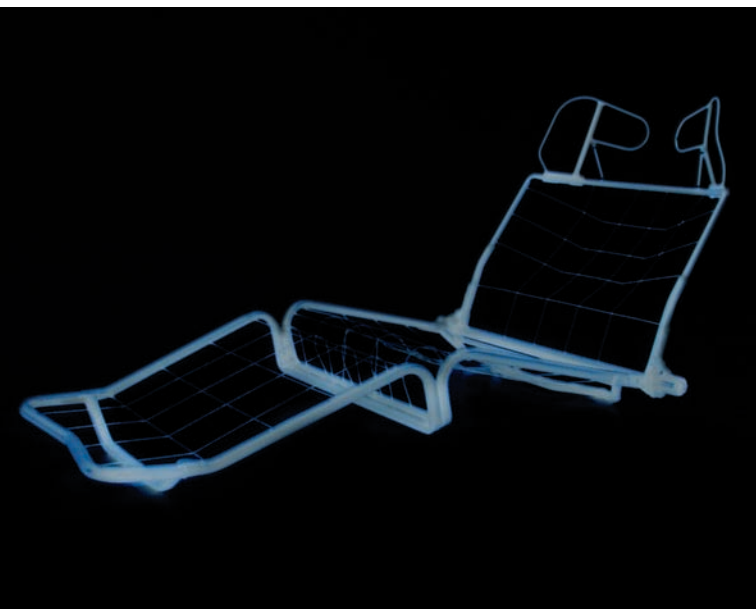

Toshiyuki Kita **WINK/KICK**

111/112

Cassina

111 WINK/112 KICK Toshiyuki Kita

Armchair which can be transformed into a lounge chair by adjusting the back into the reclining position and folding out the base. CFC-free polyurethane foam and polyester padding over steel construction. Upholstery is available in fabric or leather. Check your Cassina USA price list for exact fabric specifications. Optional special fabric overcovers are available on request.

Adjustable side table on casters with dark grey enamel base and pneumatic gas cylinder which allows easy height adjustment. Oval top in lacquered acrylic in the following colors:

- blue
- yellow
- red
- black.