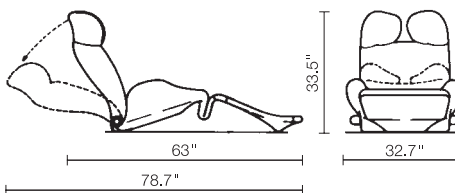

111 WINK/112 KICK Toshiyuki Kita

Armchair which can be transformed into a lounge chair by adjusting the back into the reclining position and folding out the base. CFC-free polyurethane foam and polyester padding over steel construction. Upholstery is available in fabric or leather. Check your Cassina USA price list for exact fabric specifications. Optional special fabric overcovers are available on request.

Adjustable side table on casters with dark grey enamel base and pneumatic gas cylinder which allows easy height adjustment. Oval top in lacquered acrylic in the following colors:

- blue
- yellow
- red
- black.

WINK

KICK