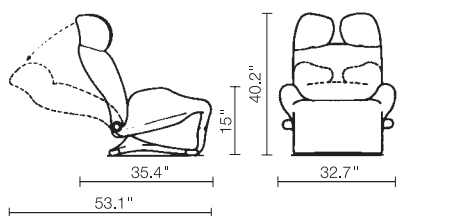

111 WINK/112 KICK Toshiyuki Kita

Armchair which can be transformed into a lounge chair by adjusting the back into the reclining position and folding out the base. CFC-free polyurethane foam and polyester padding over steel construction. Upholstery is available in fabric or leather. Check your Cassina USA price list for exact fabric specifications. Optional special fabric overcovers are available on request.

Adjustable side table on casters with dark grey enamel base and pneumatic gas cylinder which allows easy height adjustment. Oval top in lacquered acrylic in the following colors:

- blue
- yellow
- red
- black.

WINK

KICK