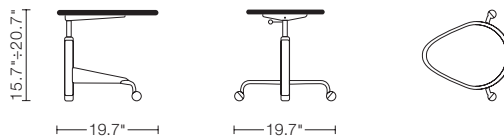

111 WINK/112 KICK Toshiyuki Kita

Armchair which can be transformed into a lounge chair by adjusting the back into the reclining position and folding out the base. CFC-free polyurethane foam and polyester padding over steel construction. Upholstery is available in fabric or leather. Check your Cassina USA price list for exact fabric specifications. Optional special fabric overcovers are available on request.

Adjustable side table on casters with dark grey enamel base and pneumatic gas cylinder which allows easy height adjustment. Oval top in lacquered acrylic in the following colors:

- blue
- yellow
- red
- black.

WINK

KICK