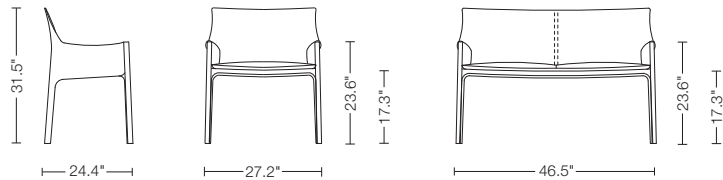

Mario Bellini **CAB**

414

Cassina

CENTRO DESIGN E COMUNICAZIONE

414 CAB Mario Bellini

Armchair and settee with enamelled steel frame. Leather upholstery zippered to the frame, in the following colours: natural, Russian red, glossy black, matte cacao, matte tobacco, matte brown, matte ivory, matte black. Back and seat-cushion padded with CFC-free polyurethane foam.