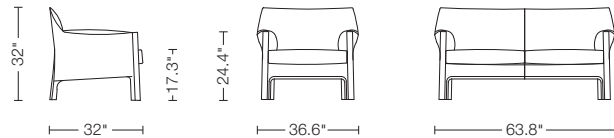

Mario Bellini **CAB**

415

Cassina

CENTRO DESIGN E COMUNICAZIONE

415 CAB Mario Bellini

Armchair and two seater sofa with enamelled steel frame. The main feature of this model consists in the combination of stiff leather in the outer part and soft and thick leather of the same colour in the inner part. Back and arms with CFC-free polyurethane foam and polyester padding. Removable seat cushion in polyurethane with feathers padding. Available colours: natural, Russian red or black.