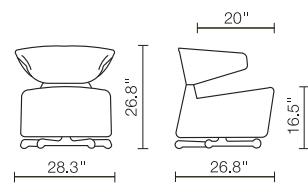

K06 AKI BIKI CANTA Toshiyuki Kita

Swivel armchairs on fixed steel base and moulded black polyurethane or aluminium casting; available also on black castors. The armchair is composed of: backrest (AKI); backrest with armrests (BIKI); backrest with armrests: one of these having variable shape can be used as headrest (CANTA). Steel frame, padding in CFC-free polyurethane foam and polyester wadding. Removable fabric or leather covers.

BIKI