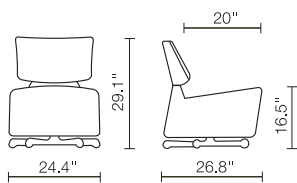

K06 AKI BIKI CANTA Toshiyuki Kita

Swivel armchairs on fixed steel base and moulded black polyurethane or aluminium casting; available also on black castors. The armchair is composed of: backrest (AKI); backrest with armrests (BIKI); backrest with armrests: one of these having variable shape can be used as headrest (CANTA). Steel frame, padding in CFC-free polyurethane foam and polyester wadding. Removable fabric or leather covers.

AKI