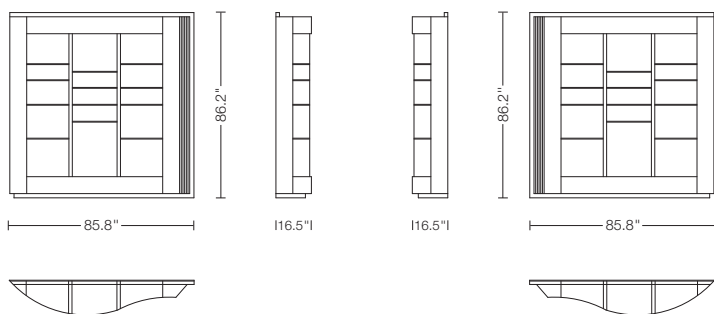

Jean Louis Berthet/Denis Vasset **PAGINA**

418 PAGINA Jean Louis Berthet/Denis Vasset

Lacquered wood bookcase available in two colours:

- white exterior, shelves and base in natural maple
- blue exterior, dark blue shelves and base.

The bookcase is equipped with movable shelves and is available in two symmetrical compositions (right or left) so that they can be used together in combined arrangements.

Exterior

Shelves and base