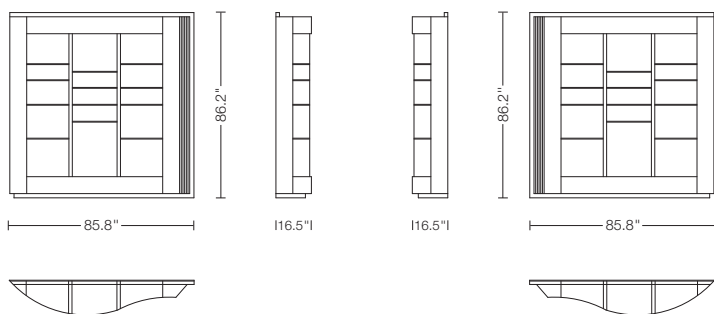

## 418 PAGINA Jean Louis Berthet/Denis Vasset

Lacquered wood bookcase available in two colours:

- white exterior, shelves and base in natural maple
- blue exterior, dark blue shelves and base.

The bookcase is equipped with movable shelves and is available in two symmetrical compositions (right or left) so that they can be used together in combined arrangements.