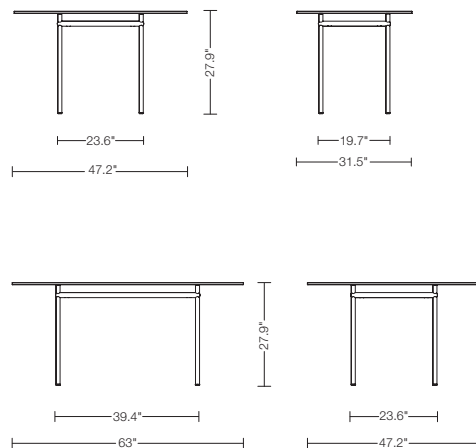

## LC12 Le Corbusier

Table LA ROCHE. Pavillon Esprit Nouveau 1925, Paris.

Rectangular tables with polished chrome plated or glossy basalt or light blue enamel steel frame. Tops in dark stained oak, crystal or textured glass, thickness 0.6"